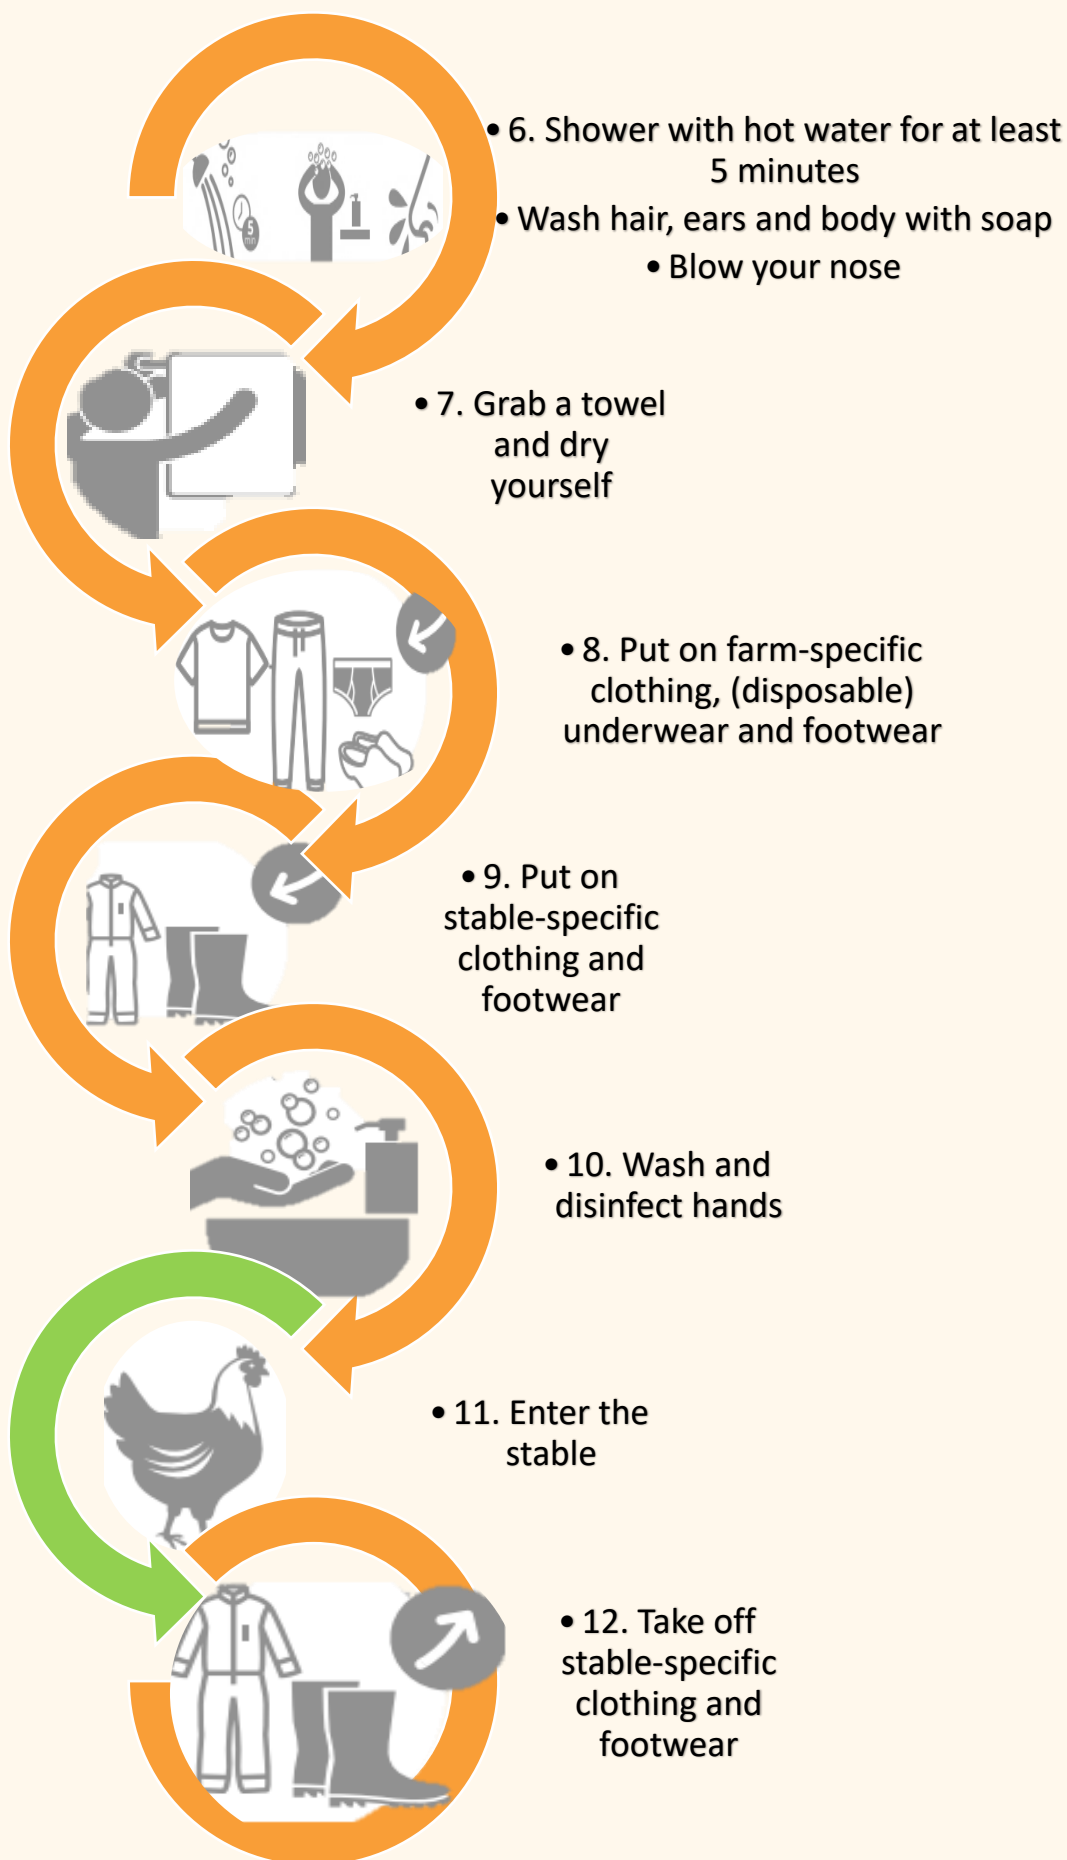

CREATE YOUR FARM-SPECIFIC HYGIENE PROTOCOL

NetPoulSafe

MAIN KEY POINTS

- Compliance with hygiene protocols reduces the risk of introducing animal diseases and other germs onto the farm.
- Create your farm-specific hygiene visitor protocol using this document.
- AVINED's full shower protocol can be found [Here](#)

CREATE YOUR FARM-SPECIFIC HYGIENE PROTOCOL

CREATE YOUR FARM-SPECIFIC HYGIENE PROTOCOL

For more information:

- AVINED shower protocol: <https://www.avined.nl/themas/bedrijfsmanagement/bedrijfshygiene>
- NETPOULSAFE project : <https://www.netpoulsafe.eu>