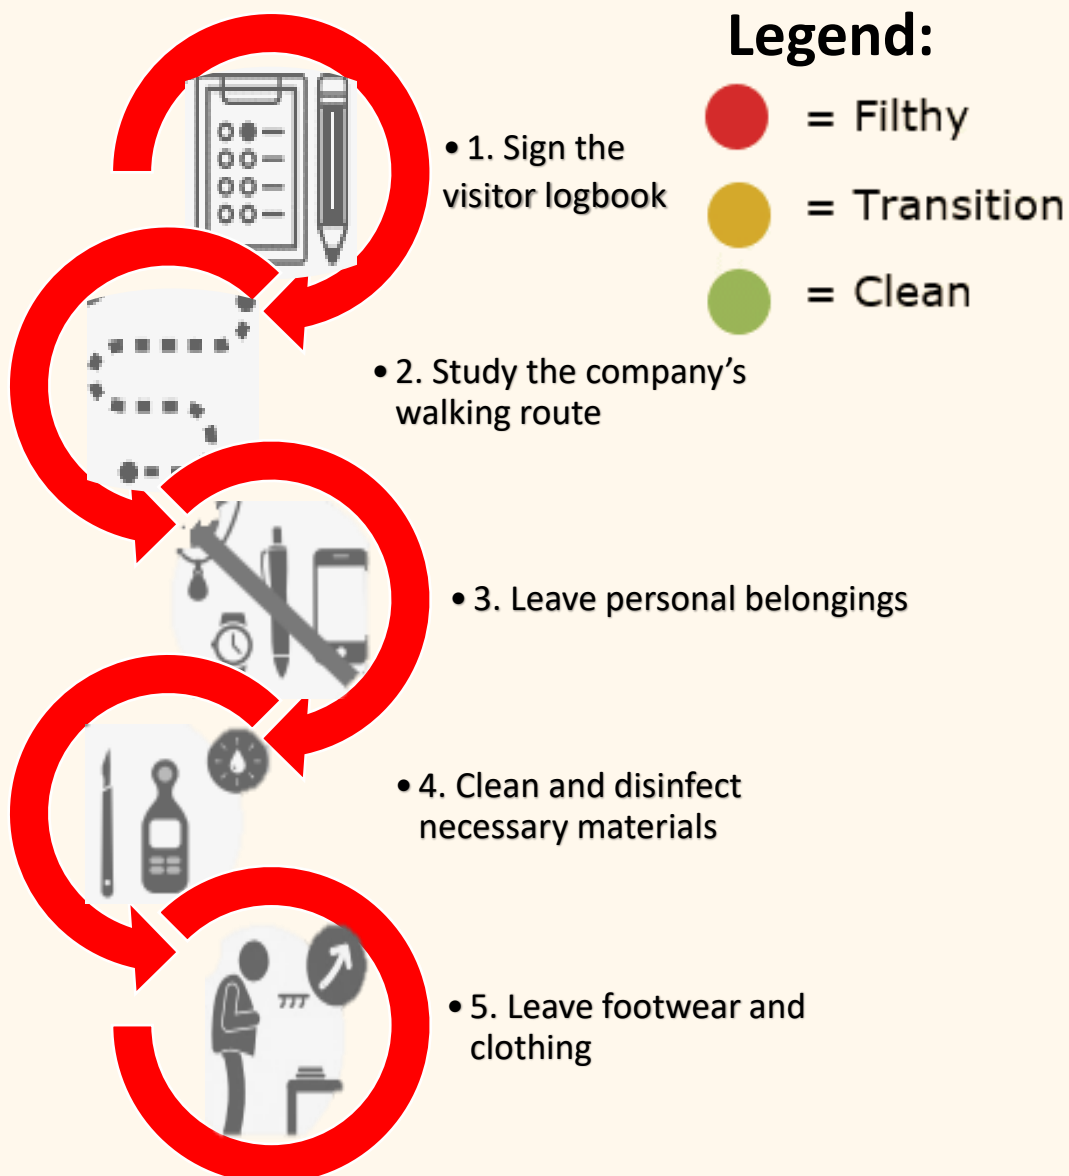

CREATE YOUR FARM-SPECIFIC HYGIENE PROTOCOL

NetPoulSafe

MAIN KEY POINTS

- Compliance with hygiene protocols reduces the risk of introducing animal diseases and other germs onto the farm.
- Create your farm-specific hygiene visitor protocol using this document.
- AVINED's full shower protocol can be found [Here](#)

CREATE YOUR FARM-SPECIFIC HYGIENE PROTOCOL

CREATE YOUR FARM-SPECIFIC HYGIENE PROTOCOL

For more information:

- AVINED shower protocol: <https://www.avined.nl/themas/bedrijfsmanagement/bedrijfshygiene>
- NETPOULSAFE project : <https://www.netpoulsafe.eu>